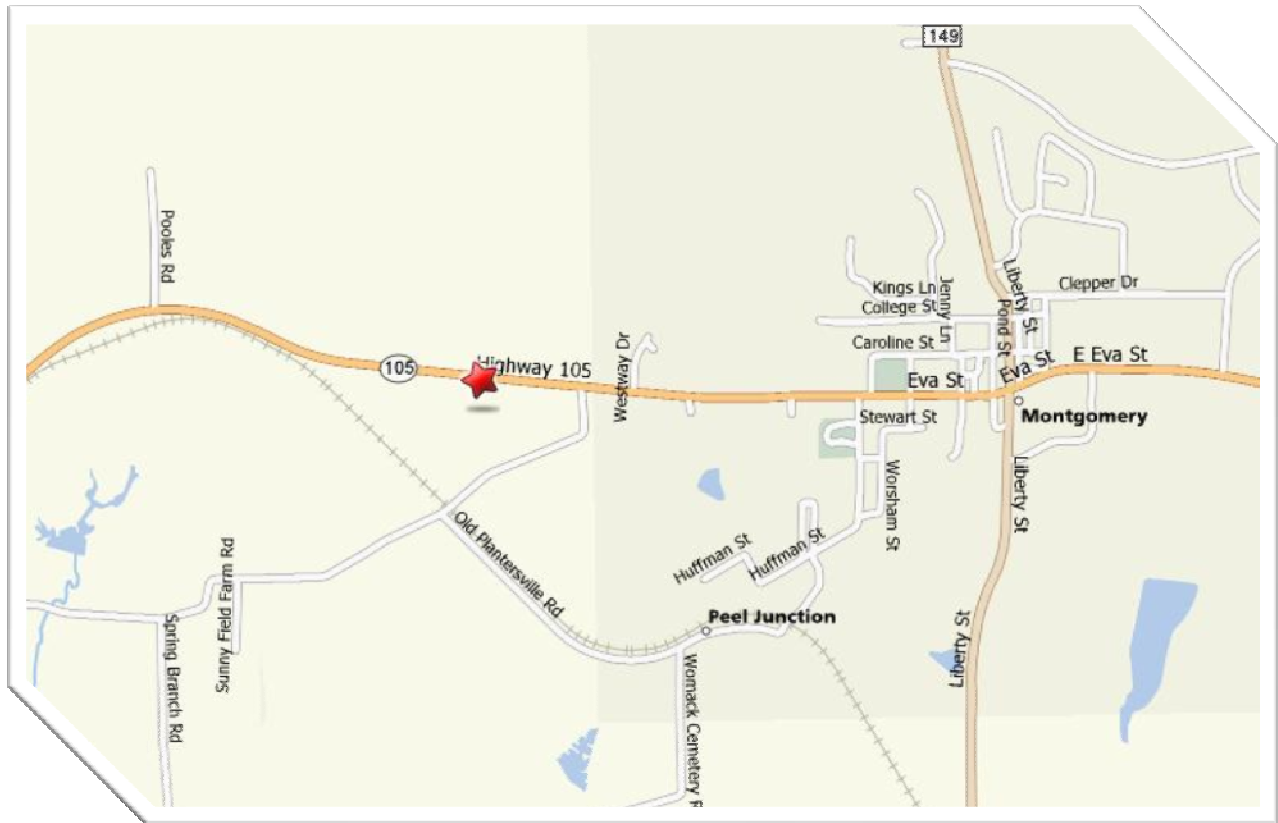

# Montgomery Soccer Club Fields

---

## Jr Bear Stadium at Montgomery High School

**Address:** 22825 Highway 105 W Montgomery, TX 77356

## Directions

From I-45 in Conroe, go West on Hwy 105 for approximately 15.5 miles. Turn left at the stop light at the intersection of Old Plantersville Rd and 105. Pass behind Jr Bear Stadium. Take the first right into stadium parking lot. U11 and U12 games will be located directly north of Jr Bear Stadium. U16 and U17 games will be played inside Jr Bear Stadium.