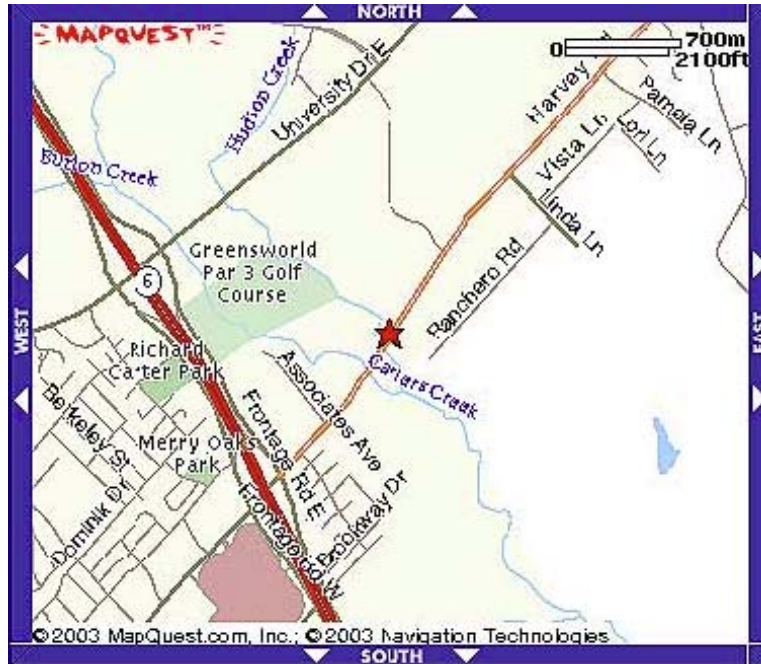

VETERANS MEMORIAL AND ATHLETIC COMPLEX

The Athletic Complex is located at
3101 Harvey Road College Station,
TX 77840

Driving Directions: You will take the Harvey Road Exit and travel east on it. You will go not quite 1 mile and you will see the entrance to the Veterans Park on your left.

The Harvey Road/Hwy 30 exit is north on Hwy 6 just after the Southwest Parkway exit. It is south of the University Dr./Hwy 60 exit. It is the exit you would take to go to Post Oak Mall if you were to travel west on Harvey road instead of east.