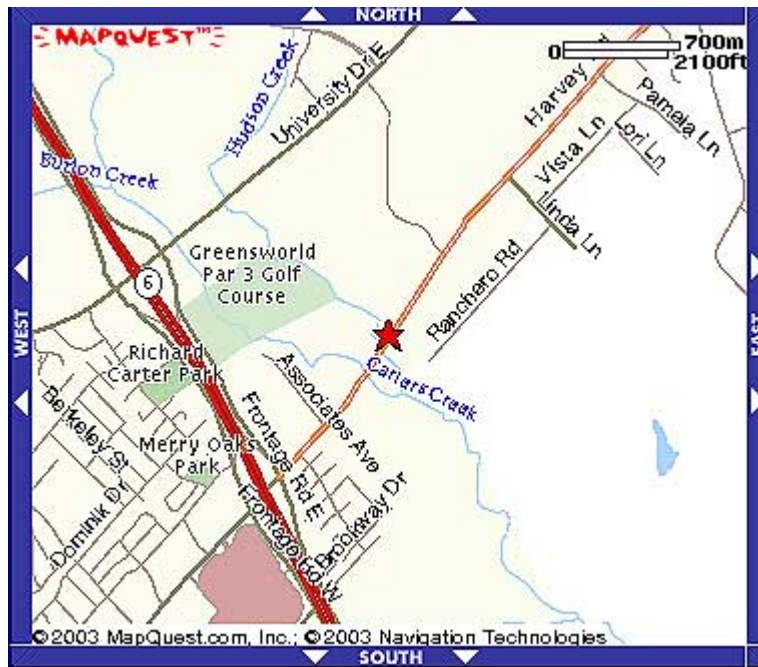

# VETERANS MEMORIAL AND ATHLETIC COMPLEX

The Athletic Complex is located at  
3101 Harvey Road  
College Station, TX 77840

**Driving Directions:** You will take the Harvey Road Exit and travel east on it. You will go not quite 1 mile and you will see the entrance to the Veterans Park on your left.

The Harvey Road/Hwy 30 exit is north on Hwy 6 just after the Southwest Parkway exit. It is south of the University Dr./Hwy 60 exit. It is the exit you would take to go to Post Oak Mall if you were to travel west on Harvey road instead of east.